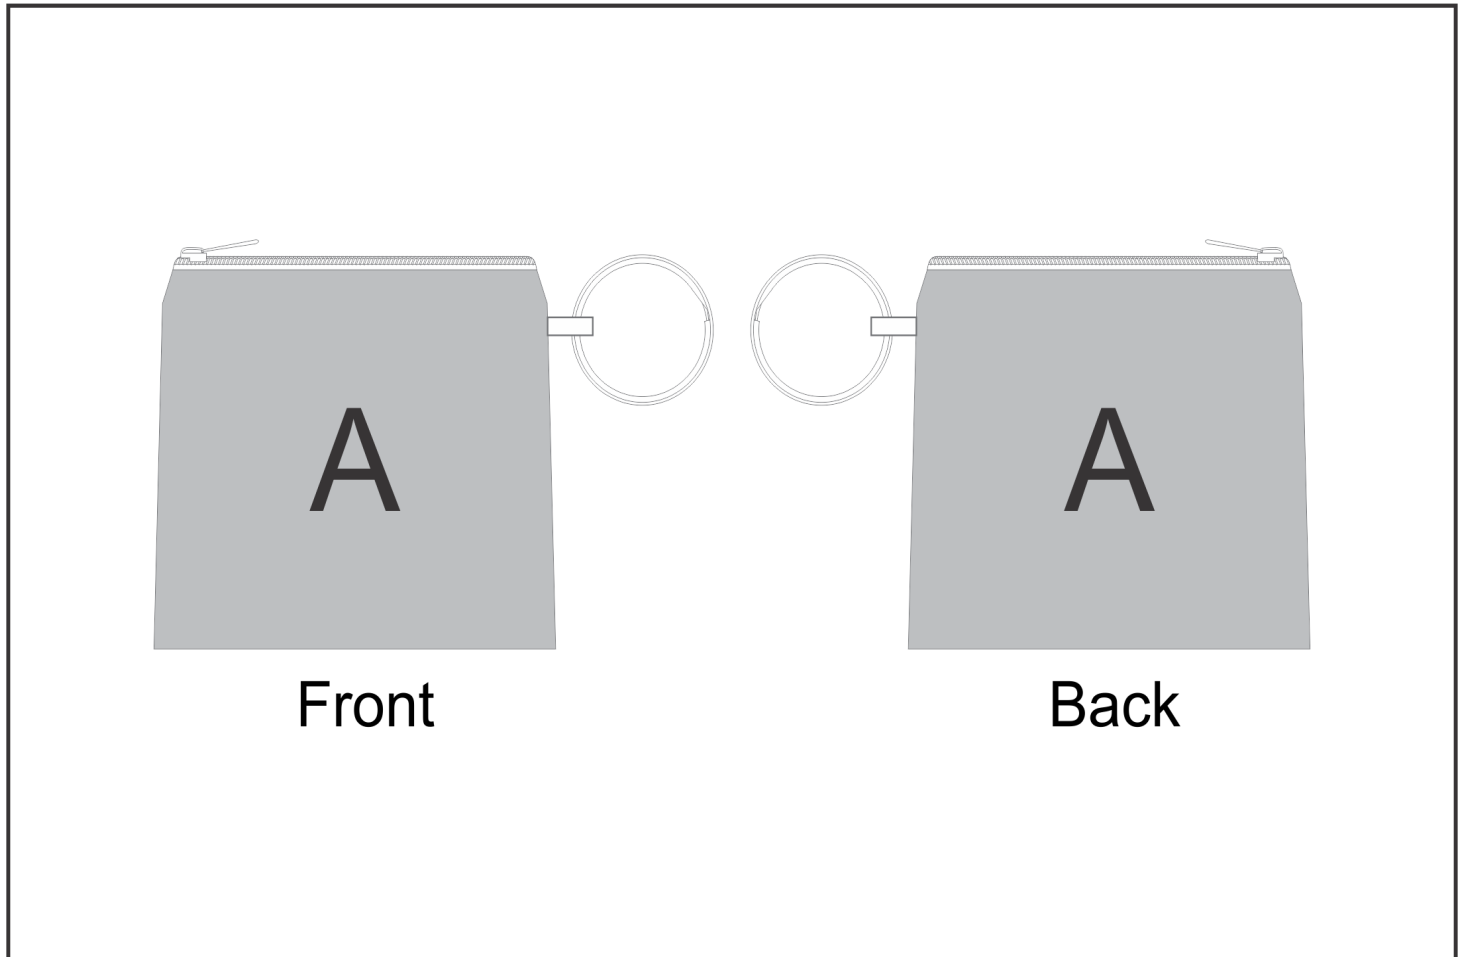

BC-HP-8-G

Hoppla Spritz Credit Card & Coin Purse

Need to know:

Includes 1-Position Sublimation (setup fees apply)

- Please Note: We cannot guarantee 100% logo Alignment on all Brandable Panels.

Branding Options:

Position	Branding Method (Branding Code)	No. of Colours	Dimension
A	Custom Sublimation A (CPSUB-A)	Full Colour	160mm wide x 250mm high